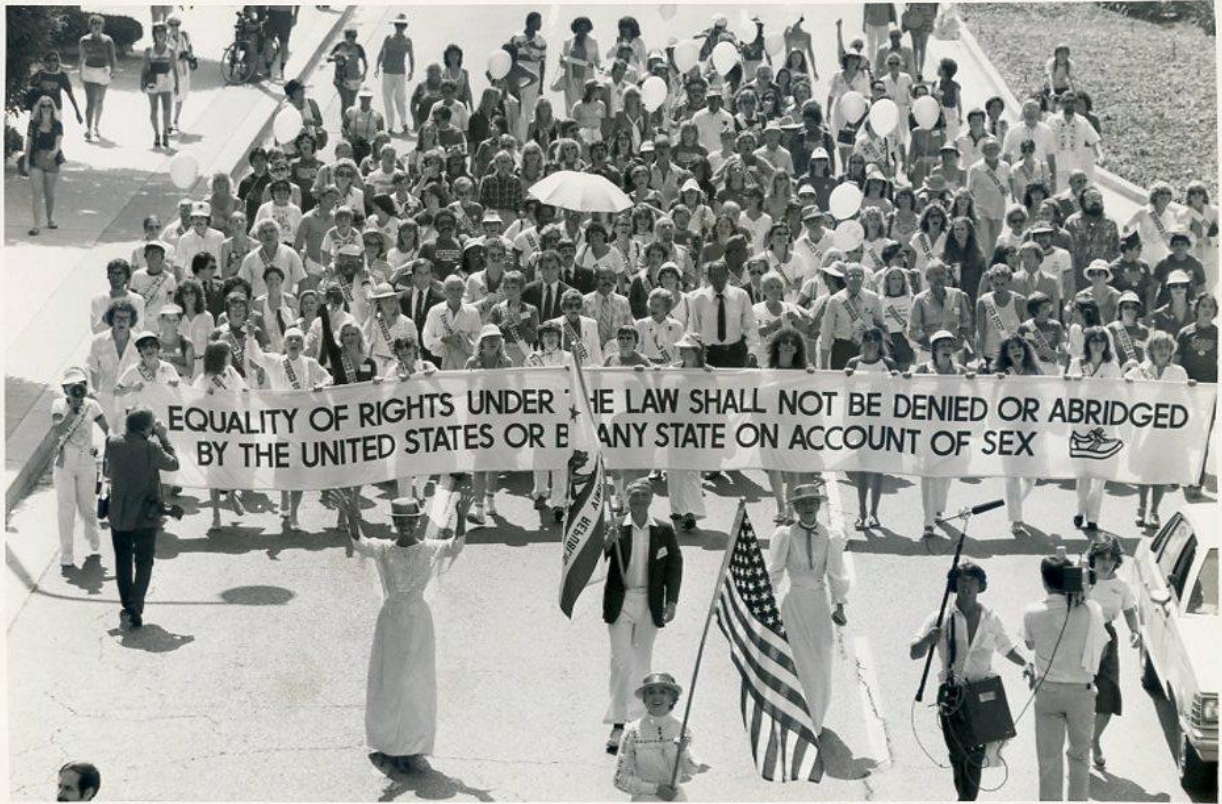

## Some of Jane Guthrie's Actions

Jane Guthrie & Judith Meuli with Security NOW Chicago, May 1980  
Rollerskating Parade Marshalls

AFL/CIO Solidarity Day Celebration, 1980  
Center Bill Robertson, AFL/CIO President, Jane on right

LA Last ERA Walk - 1981

Flag holder, Alan Jonas: Suffragist on right, Barbara Johnston

Women holding ERA Text Banner- Left to Right:

Susie Roberts, Joanne Parker, Joan Hackett-actor, Diane Ladd-actor, Sandra Farha Peggy Cutts, Marnie DeLaney, Johnnie Phelps, Mary Margaret Smith, Sally Rosaloff, Misty Fawn, Ginny Foat, ?, Charlotte Ward-Lewis, Bede Urich

LA Last ERA Walk – 1981

Row 1: Johnnie Phelps, Mary Margaret Smith, Sally Rosaloff

Row 2: Maureen Reagan, Toni Carabillo, Betty Ford, LA Mayor Tom Bradley, ?, Row 3:

Security, Security, Jessica Walters-actor, Security, ?